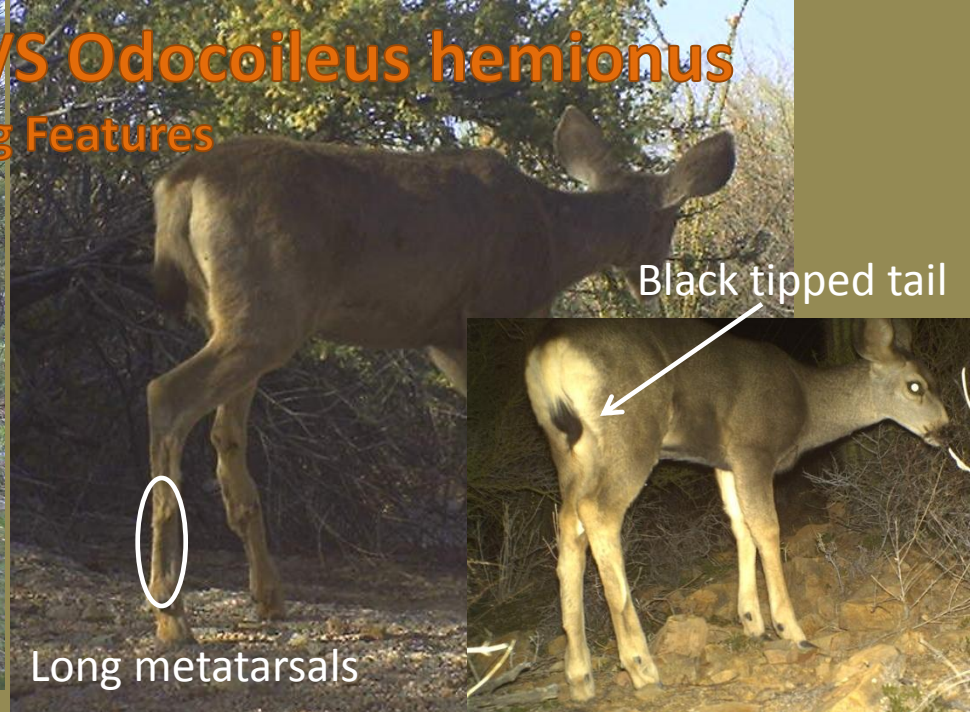

Guide to Identifying Difficult to Distinguish Mammals Using Wildlife Camera Photos

Mary Beth Benton
Saguaro National Park

Lepus alleni VS Lepus californicus

Identifying Features

Lepus alleni VS Lepus californicus

*Features are not clear enough to distinguish specie.
Name Lepus_sp_1

Black stripe, long tail

Odocoileus virginianus VS Odocoileus hemionus

Identifying Features

Odocoileus virginianus VS Odocoileus hemionus

Mephitis mephitis

- Large body
- Large splitting white stripe from ears to tail
- Thin white stripe between eyes and ears
- Variable tail color, medium in length

Conepatus leuconotus

- Large body
- Body color: black on bottom, white on top
- Long snout
- Short thick legs, downward curving front claws
- Lacks white stripe down center of face
- Bushy, all white tail

Mephitis macroura

- Small body
- Variable color patterns
- Long tail
- White hood

Thin stripe between ears and eyes

Spilogale gracilis

- Small body
- Several stripes along back and sides
- White tipped tail (shortest of skunk species)
- White dot between eyes