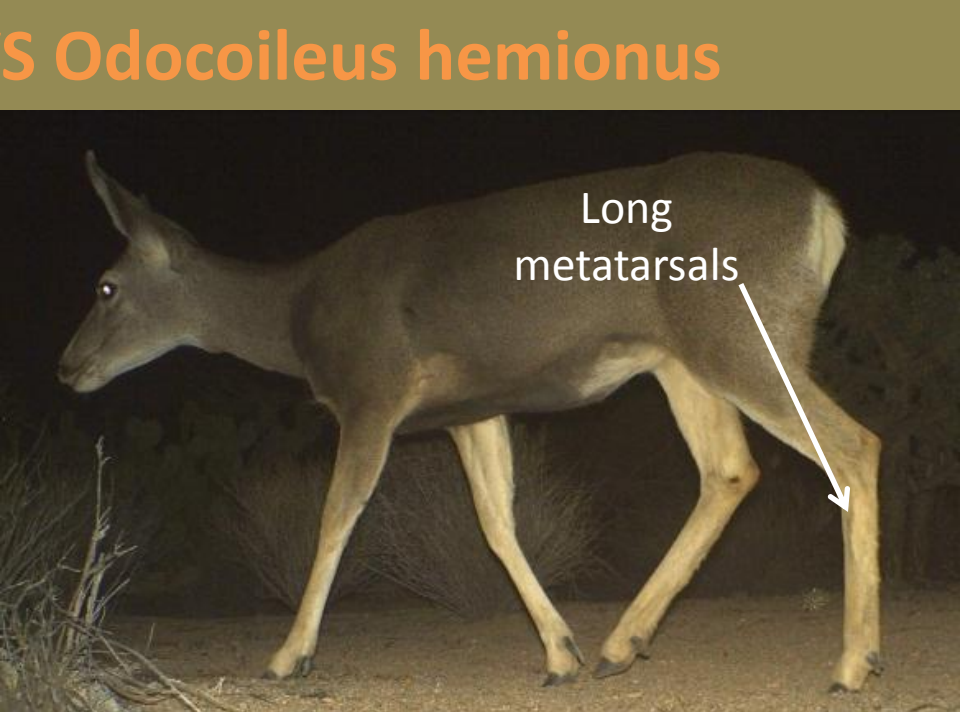

Guide to Identifying Difficult to Distinguish Mammals Using Wildlife Camera Photos

Mary Beth Benton
Saguaro National Park

Lepus alleni VS Lepus californicus

Identifying Features

Lepus alleni VS Lepus californicus

*Features are not clear enough to distinguish specie.
Name Lepus_sp_1

Black stripe, long tail

Odocoileus virginianus VS Odocoileus hemionus

Identifying Features

Odocoileus virginianus VS Odocoileus hemionus

Mephitis mephitis

- Large body
- Large splitting white stripe from ears to tail
- Thin white stripe between eyes and ears
- Variable tail color, medium in length

Conepatus leuconotus

- Large body
- Body color: black on bottom, white on top
- Long snout
- Short thick legs, downward curving front claws
- Lacks white stripe down center of face
- Bushy, all white tail

Mephitis macroura

- Small body
- Variable color patterns
- Long tail
- White hood

Thin stripe between ears and eyes

Spilogale gracilis

- Small body
- Several stripes along back and sides
- White tipped tail (shortest of skunk species)
- White dot between eyes