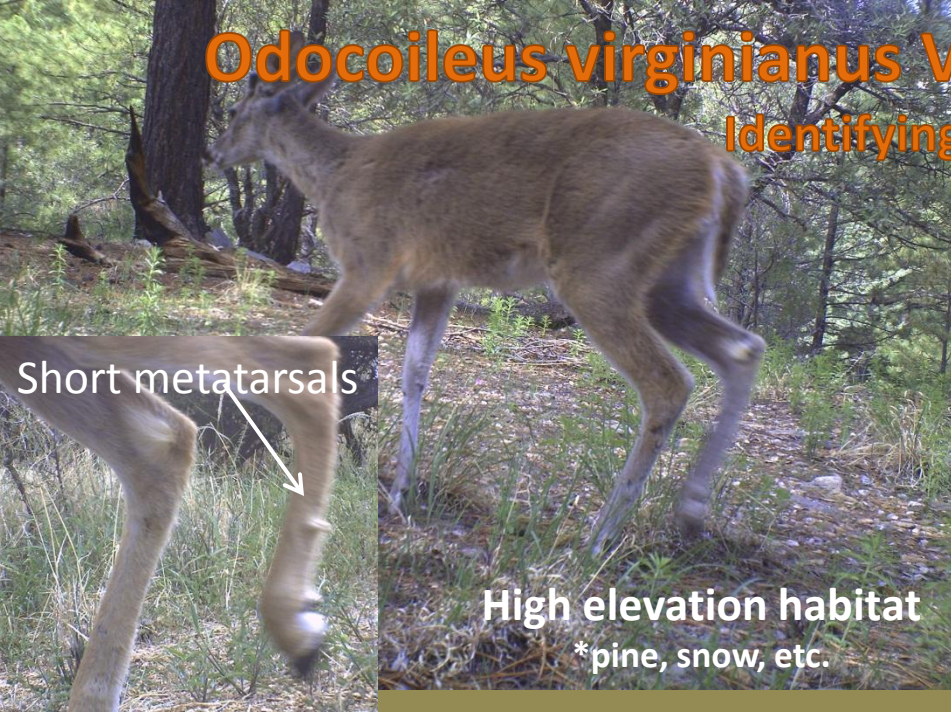

Guide to Identifying Difficult to Distinguish Mammals Using Wildlife Camera Photos

Mary Beth Benton
Saguaro National Park

Lepus alleni VS Lepus californicus

Identifying Features

Lepus alleni VS Lepus californicus

*Features are not clear enough to distinguish specie.
Name Lepus_sp_1

Black stripe, long tail

Odocoileus virginianus VS Odocoileus hemionus

Identifying Features

Odocoileus virginianus VS Odocoileus hemionus

Mephitis mephitis

- Large body
- Large splitting white stripe from ears to tail
- Thin white stripe between eyes and ears
- Variable tail color, medium in length

Conepatus leuconotus

- Large body
- Body color: black on bottom, white on top
- Long snout
- Short thick legs, downward curving front claws
- Lacks white stripe down center of face
- Bushy, all white tail

Mephitis macroura

- Small body
- Variable color patterns
- Long tail
- White hood

Thin stripe between ears and eyes

Spilogale gracilis

- Small body
- Several stripes along back and sides
- White tipped tail (shortest of skunk species)
- White dot between eyes