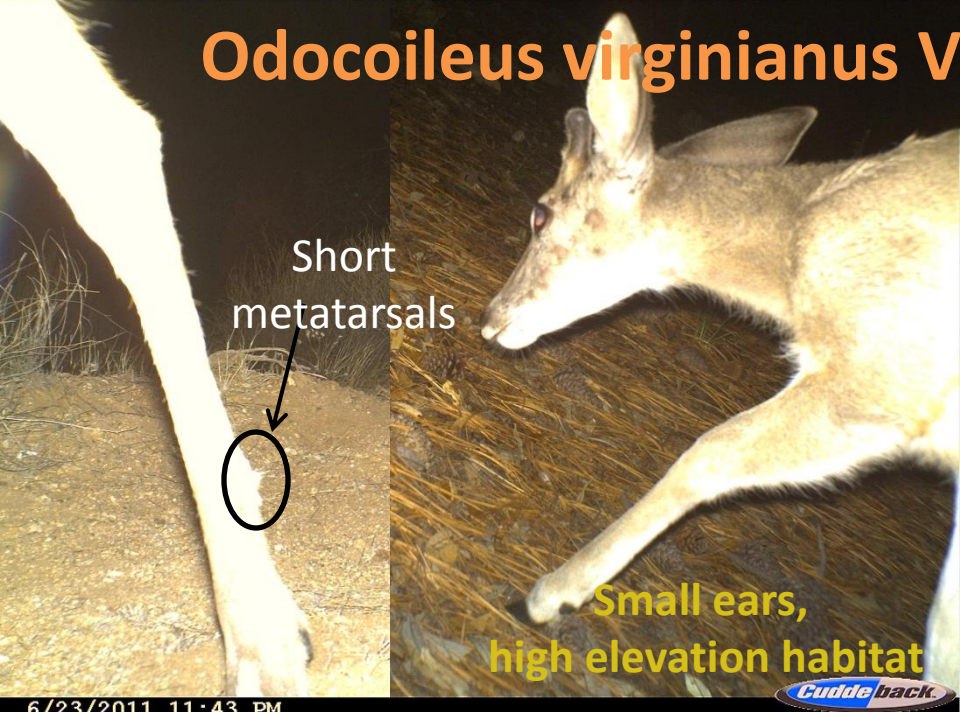

Guide to Identifying Difficult to Distinguish Mammals Using Wildlife Camera Photos

Mary Beth Benton
Saguaro National Park

Lepus alleni VS Lepus californicus

Identifying Features

Lepus alleni VS Lepus californicus

*Features are not clear enough to distinguish specie.
Name Lepus_sp_1

Black stripe, long tail

Odocoileus virginianus VS Odocoileus hemionus

Identifying Features

Odocoileus virginianus VS Odocoileus hemionus

Mephitis mephitis

- Large body
- Large splitting white stripe from ears to tail
- Thin white stripe between eyes and ears
- Variable tail color, medium in length

Conepatus leuconotus

- Large body
- Body color: black on bottom, white on top
- Long snout
- Short thick legs, downward curving front claws
- Lacks white stripe down center of face
- Bushy, all white tail

Mephitis macroura

- Small body
- Variable color patterns
- Long tail
- White hood

Thin stripe between ears and eyes

Spilogale gracilis

- Small body
- Several stripes along back and sides
- White tipped tail (shortest of skunk species)
- White dot between eyes