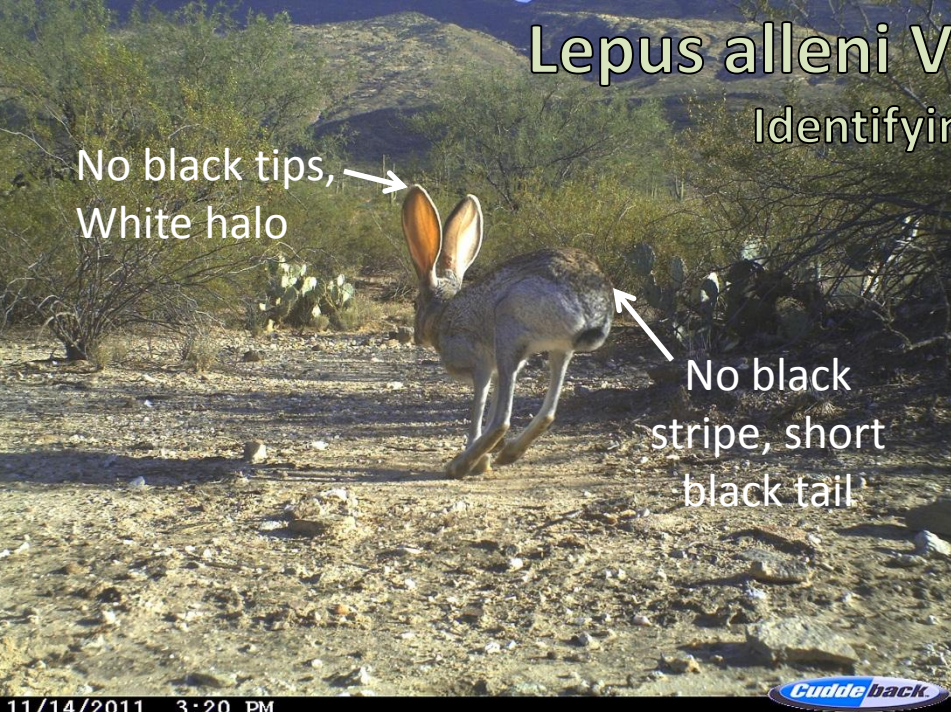

Guide to Identifying Difficult to Distinguish Mammals Using Wildlife Camera Photos

Mary Beth Benton
Saguaro National Park

Lepus alleni VS Lepus californicus

Identifying Features

Lepus alleni VS Lepus californicus

*Features are not clear enough to distinguish specie.
Name Lepus_sp_1

Black stripe, long tail

Odocoileus virginianus VS Odocoileus hemionus

Identifying Features

Odocoileus virginianus VS Odocoileus hemionus

Mephitis mephitis

- Large body
- Large splitting white stripe from ears to tail
- Thin white stripe between eyes and ears
- Variable tail color, medium in length

Conepatus leuconotus

- Large body
- Body color: black on bottom, white on top
- Long snout
- Short thick legs, downward curving front claws
- Lacks white stripe down center of face
- Bushy, all white tail

Mephitis macroura

- Small body
- Variable color patterns
- Long tail
- White hood

Thin stripe between ears and eyes

Spilogale gracilis

- Small body
- Several stripes along back and sides
- White tipped tail (shortest of skunk species)
- White dot between eyes