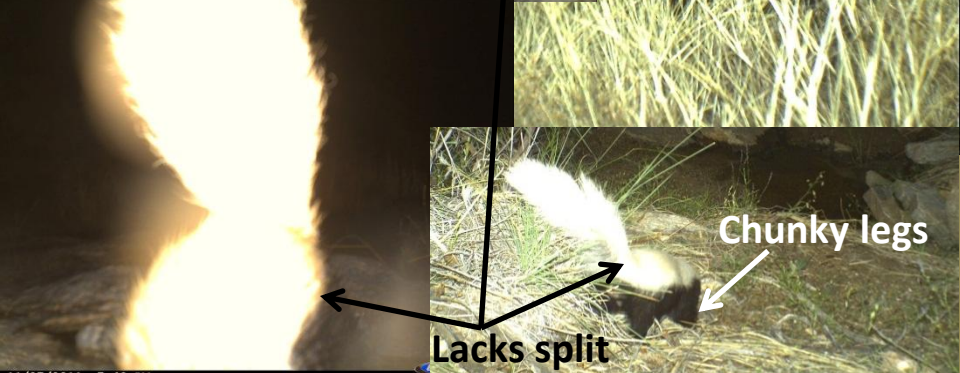

Conepatus leuconotus