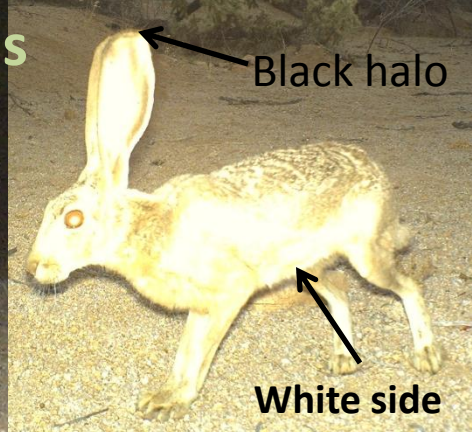

Guide to Identifying Difficult to Distinguish Mammals Using Wildlife Camera Photos

Mary Beth Benton
Saguaro National Park

Lepus alleni VS Lepus californicus

Identifying Features

Lepus alleni VS Lepus californicus

*Features are not clear enough to distinguish specie.
Name Lepus_sp_1

Black stripe, long tail

Odocoileus virginianus VS Odocoileus hemionus

Identifying Features

Odocoileus virginianus VS Odocoileus hemionus

Mephitis mephitis

- Large body
- Large splitting white stripe from ears to tail
- Thin white stripe between eyes and ears
- Variable tail color, medium in length

Conepatus leuconotus

- Large body
- Body color: black on bottom, white on top
- Long snout
- Short thick legs, downward curving front claws
- Lacks white stripe down center of face
- Bushy, all white tail

Mephitis macroura

- Small body
- Variable color patterns
- Long tail
- White hood

Thin stripe between ears and eyes

Spilogale gracilis

- Small body
- Several stripes along back and sides
- White tipped tail (shortest of skunk species)
- White dot between eyes