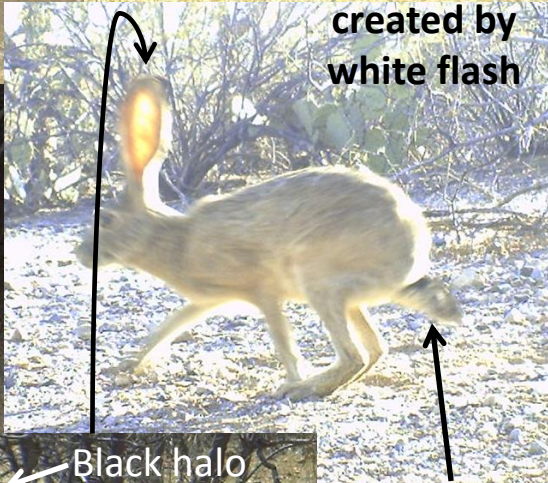

Guide to Identifying Difficult to Distinguish Mammals Using Wildlife Camera Photos

Mary Beth Benton
Saguaro National Park

Lepus alleni VS Lepus californicus

Identifying Features

Lepus alleni VS Lepus californicus

*Features are not clear enough to distinguish specie.
Name Lepus_sp_1

Black stripe, long tail

Odocoileus virginianus VS Odocoileus hemionus

Identifying Features

Odocoileus virginianus VS Odocoileus hemionus

Mephitis mephitis

- Large body
- Large splitting white stripe from ears to tail
- Thin white stripe between eyes and ears
- Variable tail color, medium in length

Conepatus leuconotus

- Large body
- Body color: black on bottom, white on top
- Long snout
- Short thick legs, downward curving front claws
- Lacks white stripe down center of face
- Bushy, all white tail

Mephitis macroura

- Small body
- Variable color patterns
- Long tail
- White hood

Thin stripe between ears and eyes

Spilogale gracilis

- Small body
- Several stripes along back and sides
- White tipped tail (shortest of skunk species)
- White dot between eyes