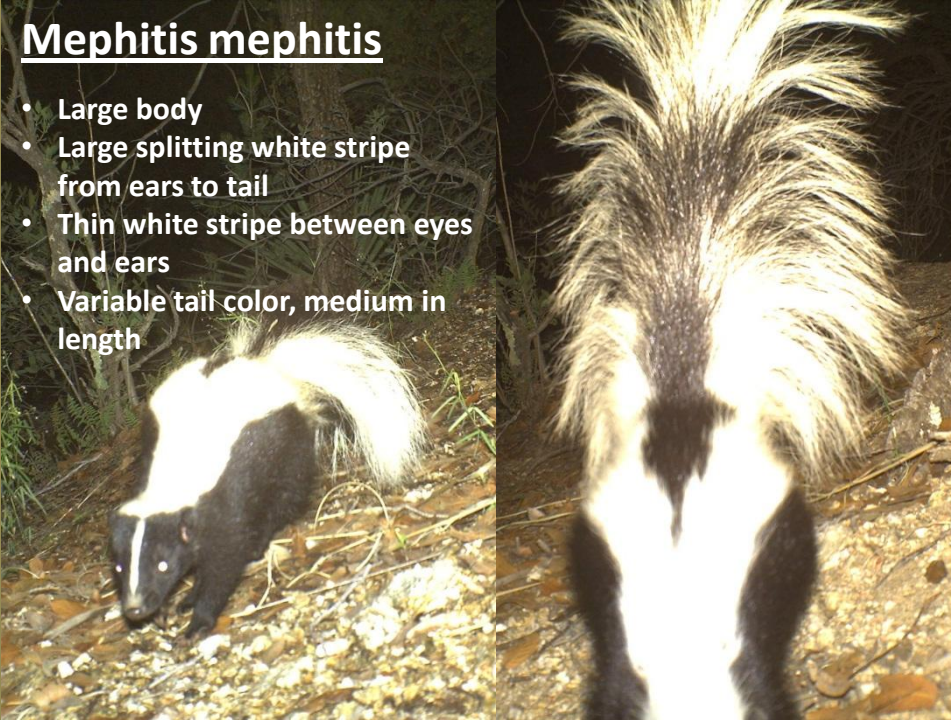

Guide to Identifying Difficult to Distinguish Mammals Using Wildlife Camera Photos

Mary Beth Benton
Saguaro National Park

Lepus alleni VS Lepus californicus

Identifying Features

Lepus alleni VS Lepus californicus

*Features are not clear enough to distinguish specie.
Name Lepus_sp_1

Black stripe, long tail

Odocoileus virginianus VS Odocoileus hemionus

Identifying Features

Odocoileus virginianus VS Odocoileus hemionus

Mephitis mephitis

- Large body
- Large splitting white stripe from ears to tail
- Thin white stripe between eyes and ears
- Variable tail color, medium in length

Conepatus leuconotus

- Large body
- Body color: black on bottom, white on top
- Long snout
- Short thick legs, downward curving front claws
- Lacks white stripe down center of face
- Bushy, all white tail

Mephitis macroura

- Small body
- Variable color patterns
- Long tail
- White hood

Thin stripe between ears and eyes

Spilogale gracilis

- Small body
- Several stripes along back and sides
- White tipped tail (shortest of skunk species)
- White dot between eyes