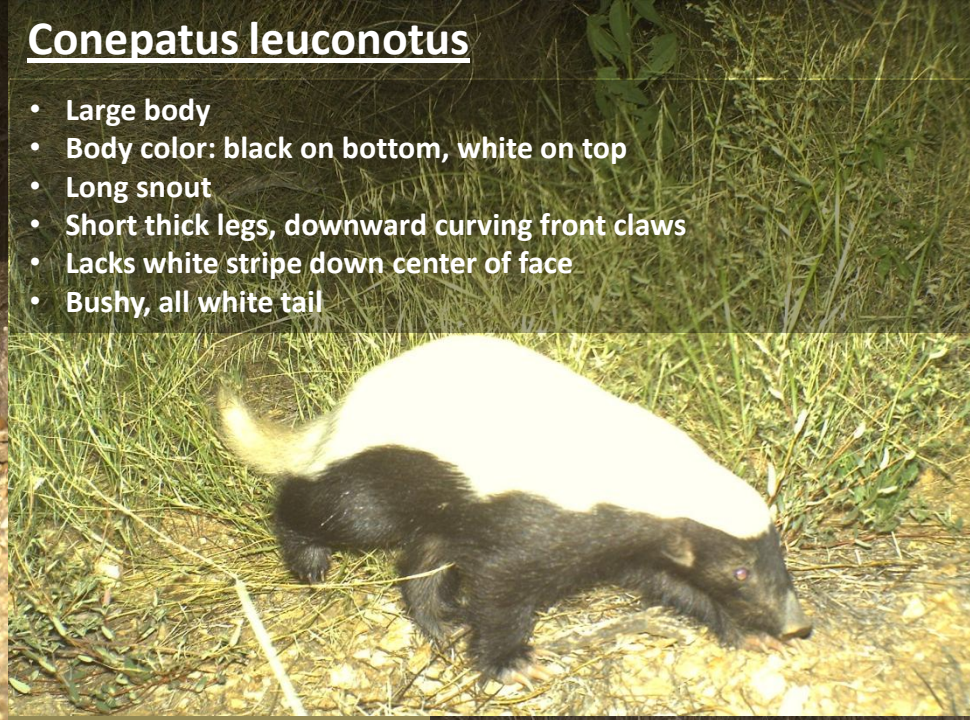

Guide to Identifying Difficult to Distinguish Mammals Using Wildlife Camera Photos

Mary Beth Benton
Saguaro National Park

Lepus alleni VS Lepus californicus

Identifying Features

Lepus alleni VS Lepus californicus

*Features are not clear enough to distinguish specie.
Name Lepus_sp_1

Black stripe, long tail

Odocoileus virginianus VS Odocoileus hemionus

Identifying Features

Odocoileus virginianus VS Odocoileus hemionus

Mephitis mephitis

- Large body
- Large splitting white stripe from ears to tail
- Thin white stripe between eyes and ears
- Variable tail color, medium in length

Conepatus leuconotus

- Large body
- Body color: black on bottom, white on top
- Long snout
- Short thick legs, downward curving front claws
- Lacks white stripe down center of face
- Bushy, all white tail

Mephitis macroura

- Small body
- Variable color patterns
- Long tail
- White hood

Thin stripe between ears and eyes

Spilogale gracilis

- Small body
- Several stripes along back and sides
- White tipped tail (shortest of skunk species)
- White dot between eyes