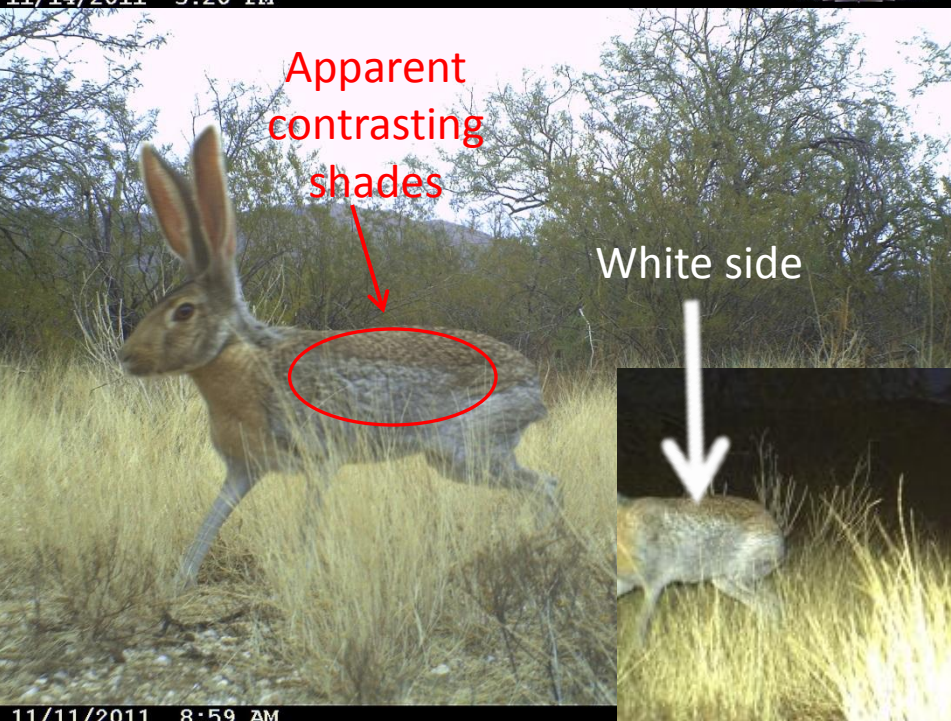

Guide to Identifying Difficult to Distinguish Mammals Using Wildlife Camera Photos

Mary Beth Benton
Saguaro National Park

Lepus alleni VS Lepus californicus

Identifying Features

Lepus alleni VS Lepus californicus

*Features are not clear enough to distinguish specie.
Name Lepus_sp_1

Black stripe, long tail

Odocoileus virginianus VS Odocoileus hemionus

Identifying Features

Odocoileus virginianus VS Odocoileus hemionus

Mephitis mephitis

- Large body
- Large splitting white stripe from ears to tail
- Thin white stripe between eyes and ears
- Variable tail color, medium in length

Conepatus leuconotus

- Large body
- Body color: black on bottom, white on top
- Long snout
- Short thick legs, downward curving front claws
- Lacks white stripe down center of face
- Bushy, all white tail

Mephitis macroura

- Small body
- Variable color patterns
- Long tail
- White hood

Thin stripe between ears and eyes

Spilogale gracilis

- Small body
- Several stripes along back and sides
- White tipped tail (shortest of skunk species)
- White dot between eyes