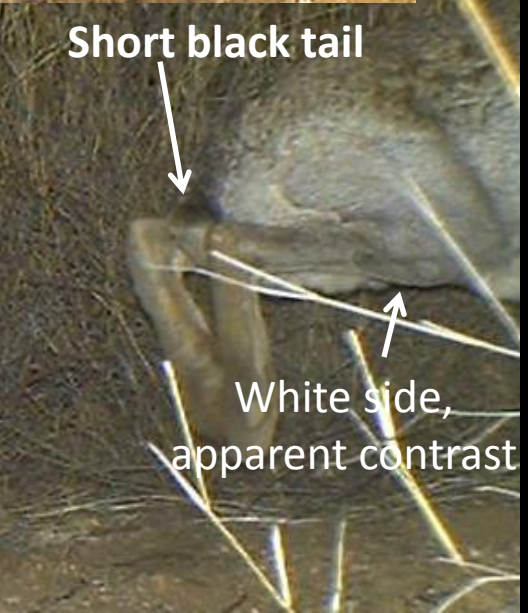

Guide to Identifying Difficult to Distinguish Mammals Using Wildlife Camera Photos

Mary Beth Benton
Saguaro National Park

Lepus alleni VS Lepus californicus

Identifying Features

Lepus alleni VS Lepus californicus

*Features are not clear enough to distinguish specie.
Name Lepus_sp_1

Black stripe, long tail

Odocoileus virginianus VS Odocoileus hemionus

Identifying Features

Odocoileus virginianus VS Odocoileus hemionus

Mephitis mephitis

- Large body
- Large splitting white stripe from ears to tail
- Thin white stripe between eyes and ears
- Variable tail color, medium in length

Conepatus leuconotus

- Large body
- Body color: black on bottom, white on top
- Long snout
- Short thick legs, downward curving front claws
- Lacks white stripe down center of face
- Bushy, all white tail

Mephitis macroura

- Small body
- Variable color patterns
- Long tail
- White hood

Thin stripe between ears and eyes

Spilogale gracilis

- Small body
- Several stripes along back and sides
- White tipped tail (shortest of skunk species)
- White dot between eyes