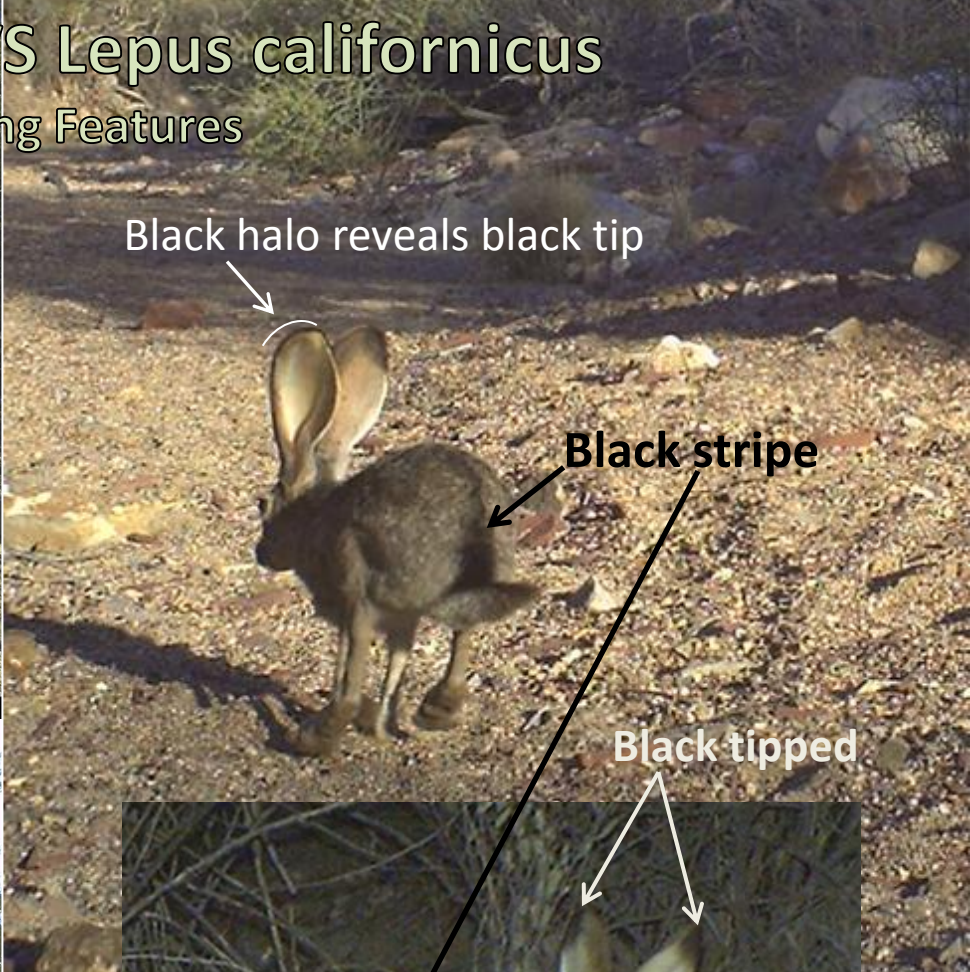

Guide to Identifying Difficult to Distinguish Mammals Using Wildlife Camera Photos

Mary Beth Benton
Saguaro National Park

Lepus alleni VS Lepus californicus

Identifying Features

Lepus alleni VS Lepus californicus

*Features are not clear enough to distinguish specie.
Name Lepus_sp_1

Black stripe, long tail

Odocoileus virginianus VS Odocoileus hemionus

Identifying Features

Odocoileus virginianus VS Odocoileus hemionus

Mephitis mephitis

- Large body
- Large splitting white stripe from ears to tail
- Thin white stripe between eyes and ears
- Variable tail color, medium in length

Conepatus leuconotus

- Large body
- Body color: black on bottom, white on top
- Long snout
- Short thick legs, downward curving front claws
- Lacks white stripe down center of face
- Bushy, all white tail

Mephitis macroura

- Small body
- Variable color patterns
- Long tail
- White hood

Thin stripe between ears and eyes

Spilogale gracilis

- Small body
- Several stripes along back and sides
- White tipped tail (shortest of skunk species)
- White dot between eyes